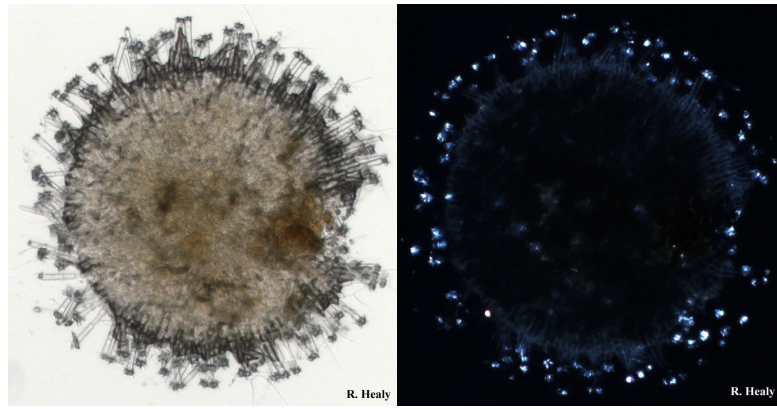

Lachnum capitatum (Peck) Svrcek

Description:
cup fungus

Nutritional Mode: saprobe

Substrate: on down wood

Kingdom: Fungi

Phylum: Ascomycota

Order: Helotiales