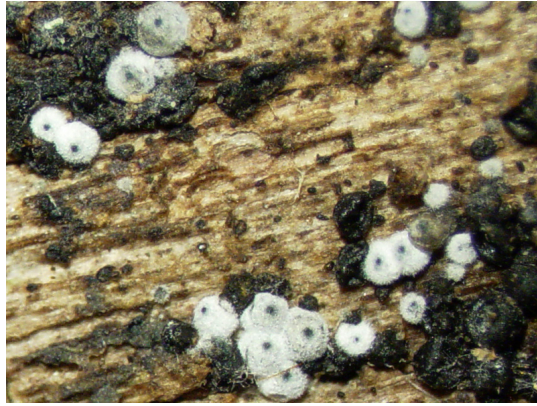

***Lasiosphaeria ovina* (Pers.) Ces. & De Not.**

Description:
pyrenomycete

Nutritional Mode: saprobe

Substrate: down wood

Kingdom: Fungi

Phylum: Ascomycota

Order: Xylariales